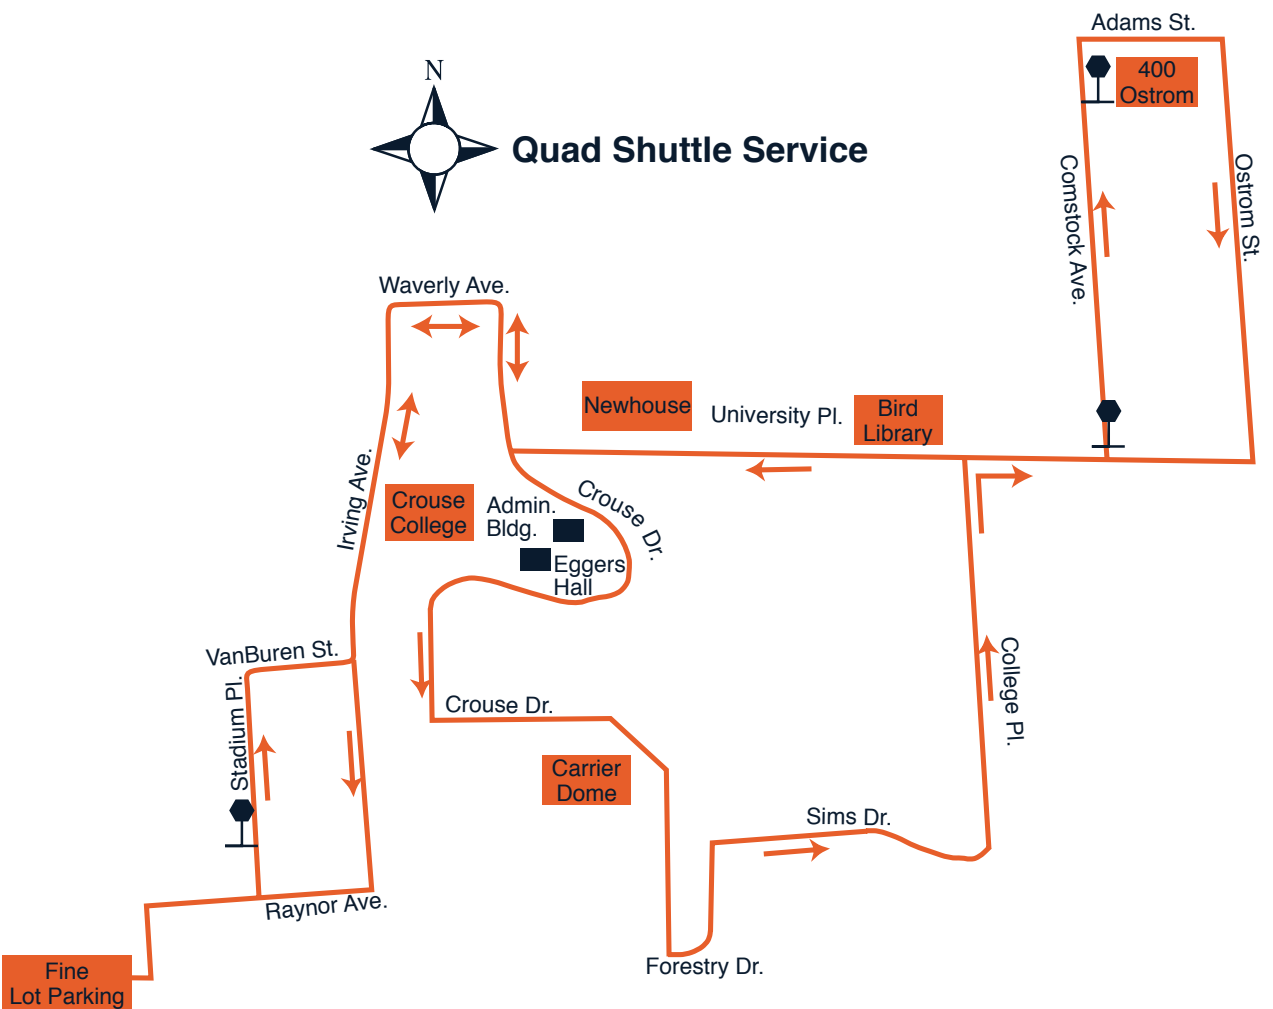

For information regarding your transportation needs, please contact:

Transit Services
621 Skytop Road
443-4652

Route 143 Quad Shuttle

Syracuse University

**Fine Lot
Eggers Hall
College Place
400 Ostrom Ave.
Newhouse**

ACCESSIBILITY FOR MOBILITY DEVICES

All Centro vehicles are equipped to accommodate mobility devices classified as a "common wheelchair" according to regulations set forth in the Americans with Disabilities Act (ADA). Centro buses are equipped with mobility lifts or mobility ramps to assist customers in boarding the vehicle.

HOW TO USE THE SCHEDULE

Find a timepoint **A** on the map that is near where you want to catch the bus. Then find the letter above the timetable shown on the inside. Underneath each letter, approximate times the bus will be at that location are shown.