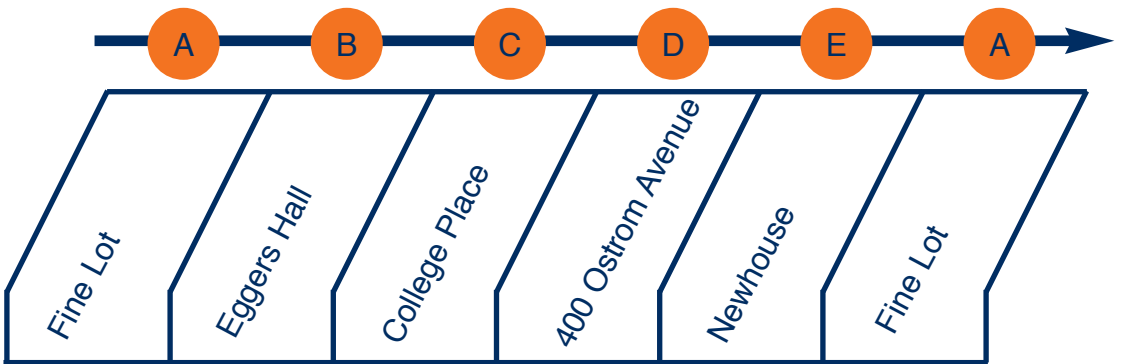

6:30 am	6:34	6:38	6:41	6:44	6:50
6:50	6:54	6:58	7:01	7:04	7:10
7:10	7:14	7:18	7:21	7:24	7:30
7:30	7:34	7:38	7:41	7:44	7:50
7:50	7:54	7:58	8:01	8:04	8:10
8:00	8:04	8:08	8:11	8:14	8:20
8:10	8:14	8:18	8:21	8:24	8:30
8:20	8:24	8:28	8:31	8:34	8:40
8:30	8:34	8:38	8:41	8:44	8:50
8:40	8:44	8:48	8:51	8:54	9:00
8:50	8:54	8:58	9:01	9:04	9:10
9:00	9:04	9:08	9:11	9:14	9:20
9:10	9:14	9:18	9:21	9:24	9:30
9:20	9:24	9:28	9:31	9:34	9:40
9:30	9:34	9:38	9:41	9:44	9:50
9:50	9:54	9:58	10:01	10:04	10:10
10:10	10:14	10:18	10:21	10:24	10:30
10:30	10:34	10:38	10:41	10:44	10:50
10:50	10:54	10:58	11:01	11:04	11:10
11:10	11:14	11:18	11:21	11:24	11:30
11:30	11:34	11:38	11:41	11:44	11:50
11:50	11:54	11:58	12:01	12:04	12:10
12:10 pm	12:14	12:18	12:21	12:24	12:30
12:30	12:34	12:38	12:41	12:44	12:50
12:50	12:54	12:58	1:01	1:04	1:10
1:10	1:14	1:18	1:21	1:24	1:30
1:30	1:34	1:38	1:41	1:44	1:50
1:50	1:54	1:58	2:01	2:04	2:10
2:10	2:14	2:18	2:21	2:24	2:30
2:30	2:34	2:38	2:41	2:44	2:50
2:50	2:54	2:58	3:01	3:04	3:10
3:10	3:14	3:18	3:21	3:24	3:30
3:30	3:34	3:38	3:41	3:44	3:50
3:50	3:54	3:58	4:01	4:04	4:10
4:10	4:14	4:18	4:21	4:24	4:30
4:30	4:34	4:38	4:41	4:44	4:50
4:50	4:54	4:58	5:01	5:04	5:10
5:10	5:14	5:18	5:21	5:24	5:30
5:30	5:34	5:38	5:41	5:44	5:50
5:50	5:54	5:58	6:01	6:04	6:10
6:10	6:14	6:18	6:21	6:24	6:30

Schedule times: am times are in regular type pm times are in Bold

This service runs Monday-Friday only.