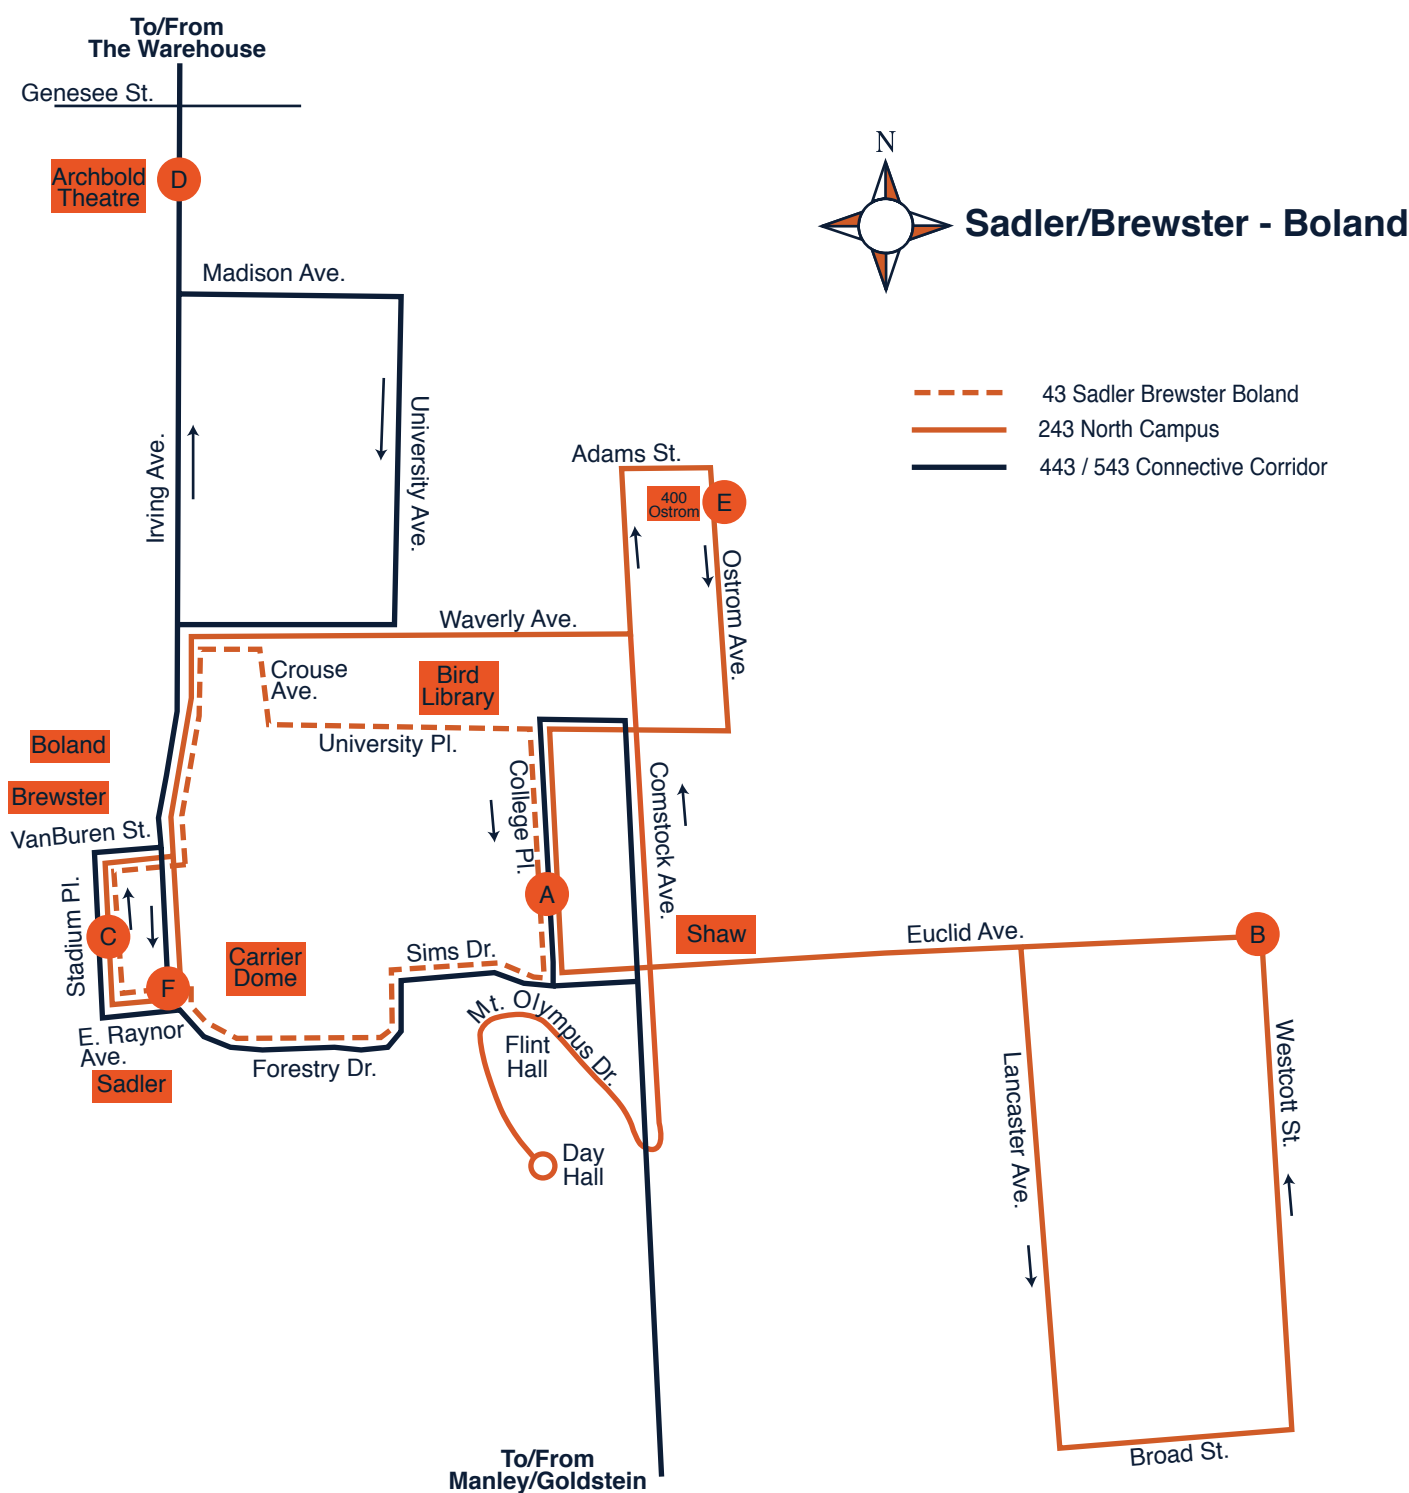

SOME GENERAL INFORMATION

This service lists regular route mass transportation services open to the public. For everyone's convenience and safety, we ask that the following items not be brought on the bus: open containers of food, weapons of any kind, and pets (unless they are completely enclosed in a cage). Service animals for persons with disabilities are allowed. Smoking is not permitted on the bus.

For information regarding your transportation needs, please contact:

Transit Services
621 Skytop Road
443-4652

HOW TO USE THE SCHEDULE

Find a timepoint **A** on the map that is near where you want to catch the bus. Then find the letter above the timetable shown on the inside. Underneath each letter, approximate times the bus will be at that location are shown.

ACCESSIBILITY FOR MOBILITY DEVICES

All Centro vehicles are equipped to accommodate mobility devices classified as a "common wheelchair" according to regulations set forth in the Americans with Disabilities Act (ADA). Centro buses are equipped with mobility lifts or mobility ramps to assist customers in boarding the vehicle.

Route 243, 443
43 543

**Sadler/
Brewster - Boland**

Syracuse University

Serving:

Carrier Dome

Bird Library

Archbold Gym

**Schine Student
Center**

centro
A CNYRTA COMPANY

	C	D	E	A	B	
Route Number	Stadium Place	Archbold Theatre	Warehouse	400 Ostrom Ave.	College Place	Westcott Community Center
443	8:14	8:17	8:30			
543	9:13	9:17	9:27			
543	10:13	10:17	10:27			
543	11:13	11:17	11:27			
543	12:13	12:17	12:27			
543	1:13	1:17	1:27			
543	2:13	2:17	2:27			
543	3:13	3:17	3:27			
543	4:13	4:17	4:27			
543	5:13	5:17	5:27			
243	5:55			6:01	6:05	6:25
543	6:13	6:17	6:27			
243	6:35			6:41	6:45	7:05
543	7:13	7:17	7:27			
243	7:15			7:21	7:25	7:45
243	7:55			8:01	8:05	8:25
543	8:13	8:17	8:27			
243	8:35			8:41	8:45	9:05
543	9:13	9:17	9:27			
243	9:15			9:21	9:25	9:45
243	9:55			10:01	10:05	10:25
543	10:13	10:17	10:27			
243	10:35			10:41	10:45	11:05
443	11:14	11:17	11:30			
243	11:15			11:21	11:25	11:45
243	11:55			12:01	12:05	12:25
443	12:14	12:17	12:30			
243	12:35			12:41	12:45	1:05
443	1:14	1:17	1:30			
243	1:15			1:21	1:25	1:45
243	1:55			2:01	2:05	2:25
443	2:14	2:17	2:30			
243	2:35			2:41	2:45	3:05

Weekends

	D	F	E	A	B	C		
Route Number	Warehouse	Archbold Theatre	Irving & Raynor	400 Ostrom Ave.	College Place	Westcott Community Center	Stadium Place	Note
443	8:30	8:37	8:42	8:45				1
543	9:27	9:41	9:47	9:48				1
543	10:27	10:41	10:47	10:48				1
543	11:27	11:41	11:47	11:48				1
543	12:27	12:41	12:47	12:48				1
543	1:27	1:41	1:47	1:48				1
543	2:27	2:41	2:47	2:48				1
543	3:27	3:41	3:47	3:48				1
543	4:27	4:41	4:47	4:48				1
243				5:30	5:45	5:55		
543	5:27	5:41	5:47	5:48				1
243				6:01	6:10	6:25	6:35	
543	6:27	6:41	6:47	6:48				1
243				6:41	6:50	7:05	7:15	
243				7:21	7:30	7:45	7:55	
543	7:27	7:41	7:47	7:48				1
243				8:01	8:10	8:25	8:35	
543	8:27	8:41	8:47	8:48				1
243				8:41	8:50	9:05	9:15	
243				9:21	9:30	9:45	9:55	
543	9:27	9:41	9:47	9:48				1
243				10:01	10:10	10:25	10:35	
543	10:27	10:41	10:47	10:48				1
243				10:41	10:50	11:05	11:15	
243				11:21	11:30	11:45	11:55	
443	11:30	11:37	11:42	11:45				1
243				12:01	12:10	12:25	12:35	
443	12:30	12:37	12:42	12:45				1
243				12:41	12:50	1:05	1:15	
243				1:21	1:30	1:45	1:55	
443	1:30	1:37	1:42	1:45				1
243				2:01	2:10	2:25	2:35	
443	2:30	2:37	2:42	2:45				1
243				2:41	2:50	3:05	3:15	

Weekends

Schedule times: am times are in Regular type pm times are in Bold
Note 1 - This trip operates on Sims Drive and will drop off and pick up at the intersection of College Place.